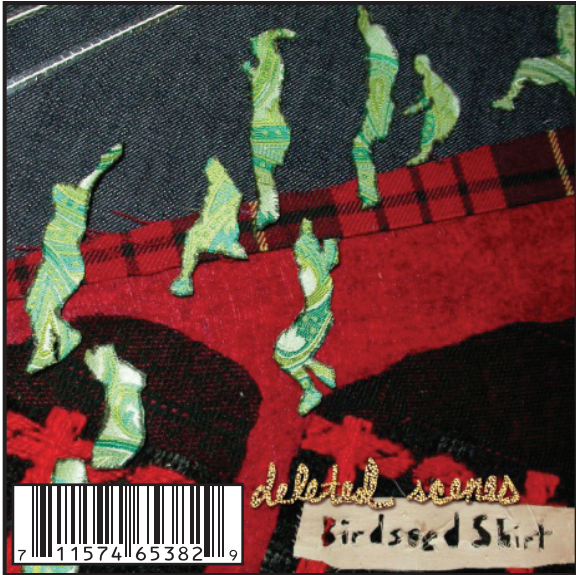

MORPHIUS RECORDS, IN CONJUNCTION WITH WHAT DELICATE RECORDINGS, IS PLEASED TO PRESENT

DELETED SCENES "Birdseed Shirt" CD

Artist: Deleted Scenes

Title: Birdseed Shirt

Cat# WDR-004

Format: CD

MSRP: \$12.97

Street Date: Available Now

Barcode: 711574653829

Label: What Delicate Recordings

Genre: Indie Rock/Experimental

TRACKLIST:

1. Turn to Sand
2. Fake IDs
3. Take My Life
4. Mortal Sin
5. Got God
6. Ithaca
7. City That Never Wakes Up
8. One Long Country Song
9. Deacons
10. Another, Worse Cliche'
11. Get Your Shit Together for the Holidays

RIYL: Dismemberment Plan, My Morning Jacket, Modest Mouse, Talking Heads, The Shins

"File this Washington, DC indie rock band under *Most Likely To Succeed*"
— **Exclaim**

OVERVIEW

A four-piece band whose members live in DC and Brooklyn, **Deleted Scenes** play delicately psychedelic indie rock that is both moody and energetic, possessing a keen sense of doomed humor. They have been gaining notice on the east coast for their live intensity and undeniable songcraft, playing over 100 shows, and releasing a self-titled EP that **Delusions of Adequacy** called "easily one of the best purchases you'll make all year." Their just-finished debut album, *Birdseed Shirt*, capitalizes on the EP's stylistically diverse pop, but expands to include a palate of odd-time grooves, dubby textures, and ghostly arrangements. Painstakingly recorded over the last year with the help of **J. Robbins** (Burning Airlines, Jawbox) and **Lynn Skell** (The Rude Staircase), *Birdseed Shirt* vibrates with color, instilling what the **Washington Post's** Aaron Leitko calls an "autumnal stoner vibe." Dan Scheurman's irony-rich lyrics seek the small truths of white lies—exploding gestures, miscommunications, and malapropism into stark statements on intimacy and its lack.