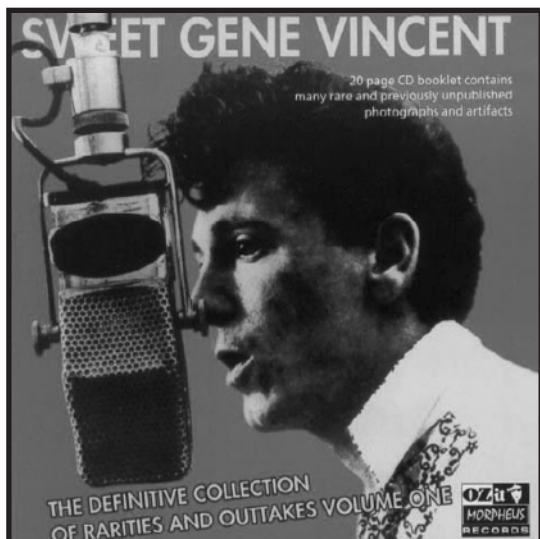

MORPHIUS RECORDS, IN CONJUNCTION WITH CARGO RECORDS UK, IS PLEASED TO PRESENT

GENE VINCENT

"SWEET GENE VINCENT" CD

GENE VINCENT SWEET GENE VINCENT

Cat#: OZITCD221

Format: CD

Price: \$9.29 Distro / \$9.69 Store

ARTIST BIO

Gene Vincent was an American rockabilly idol, best known for his major hit "Be-Bop-A-Lula". He started playing in various country bands in his native Norfolk, Virginia after leaving the United States Navy with a permanent leg injury. He signed at **Capitol Records** with his backing band The Blue Caps. The group had another hit with 1957's "Lotta Lovin'." Vincent also became one of the first rock stars to also star in a feature film, *The Girl Can't Help It*. Vincent maintained a huge and discerning audience in Europe, especially England and France, until his death in 1971 from a ruptured stomach ulcer. His stage shows became "must see" events and his bands through those years were to spawn some of the most respected players in the world today. His work is often sighted as a major influence on **Elvis Presley**, and Vincent was the first inductee into the *Rockabilly Hall of Fame* on its formation in 1997. The following year he was also posthumously inducted into the *Rock and Roll Hall of Fame*.

OVERVIEW

The disc, "Sweet Gene Vincent" compiles 17 tracks from early studio outtakes and live recordings, most of which have never been released before. In addition, the 20 page booklet features rare and previously unpublished photographs. This CD is an essential collection for fans of rockabilly and early rock and roll alike.