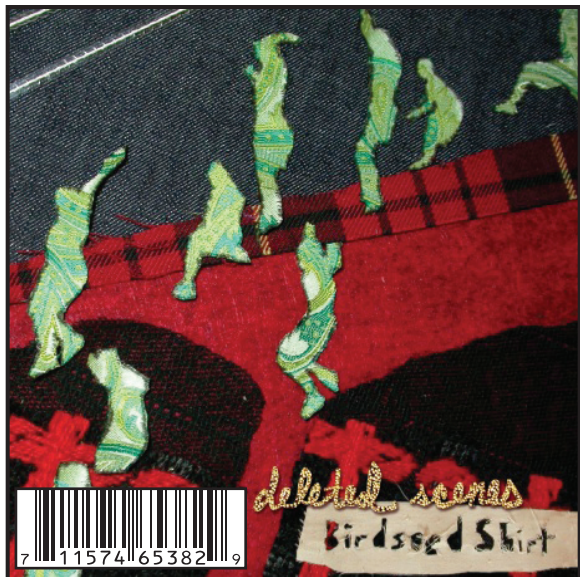

MORPHIUS RECORDS IN CONJUNCTION WITH WHAT DELICATE RECORDINGS IS PLEASED TO PRESENT

DELETED SCENES "Birdseed Shirt" CD

Artist: Deleted Scenes

Title: Birdseed Shirt

Cat# WDR-004

Format: CD

Price: \$6.99 Distro / \$7.49 Store

Street Date: Available Now

Barcode: 711574653829

Label: What Delicate Recordings

Genre: Indie Rock/Experimental

TRACKLIST:

1. Turn to Sand
2. Fake IDs
3. Take My Life
4. Mortal Sin
5. Got God
6. Ithaca
7. City That Never Wakes Up
8. One Long Country Song
9. Deacons
10. Another, Worse Cliche'
11. Get Your Shit Together for the Holidays

RIYL: Dismemberment Plan, Danielson
Familie, Modest Mouse, Talking Heads &
Elliot Smith

"File this Washington, DC indie rock band under most likely to succeed"

-Exclaim

OVERVIEW

A four-piece band whose members live in DC and Brooklyn, **Deleted Scenes** play delicately psychedelic indie rock that is both moody and energetic, possessing a keen sense of doomed humor. They have been gaining notice on the east coast for their live intensity and undeniable songcraft, playing over 100 shows, and releasing a self-titled EP that **Delusions of Adequacy** called "easily one of the best purchases you'll make all year." Their just-finished debut album, *Birdseed Shirt*, capitalizes on the EP's stylistically diverse pop, but expands to include a palate of odd-time grooves, dubby textures, and ghostly arrangements. Painstakingly recorded over the last year with the help of **J. Robbins** (Burning Airlines) and **Lynn Skell** (The Rude Staircase), *Birdseed Shirt* vibrates with color, instilling what the **Washington Post's** Aaron Leitko calls an "autumnal stoner vibe." Dan Scheuerman's irony-rich lyrics seek the small truths of white lies—exploding gestures, miscommunications, and malapropism into stark statements on intimacy and its lack.