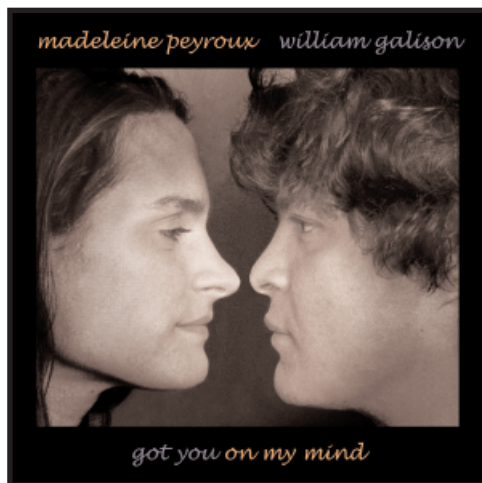

WAKING UP MUSIC, IN CONJUNCTION WITH MORPHIUS RECORDS, PRESENTS

# MADELEINE PEYROUX & WILLIAM GALISON

## "GOT YOU ON MY MIND" CD

## MADELEINE PEYROUX & WILLIAM GALISON

WITH **CARLY SIMON** AS  
THE SCORPION

Label: Waking Up Music  
Genre: Jazz and Blues  
File under: Madeleine Peyroux,  
William Galison  
Cat#: WUM-001  
Format: CD  
Price: \$7.99 distro / \$8.49 store  
Ship Date: Available Now  
Barcode: 6 13285 95202 7